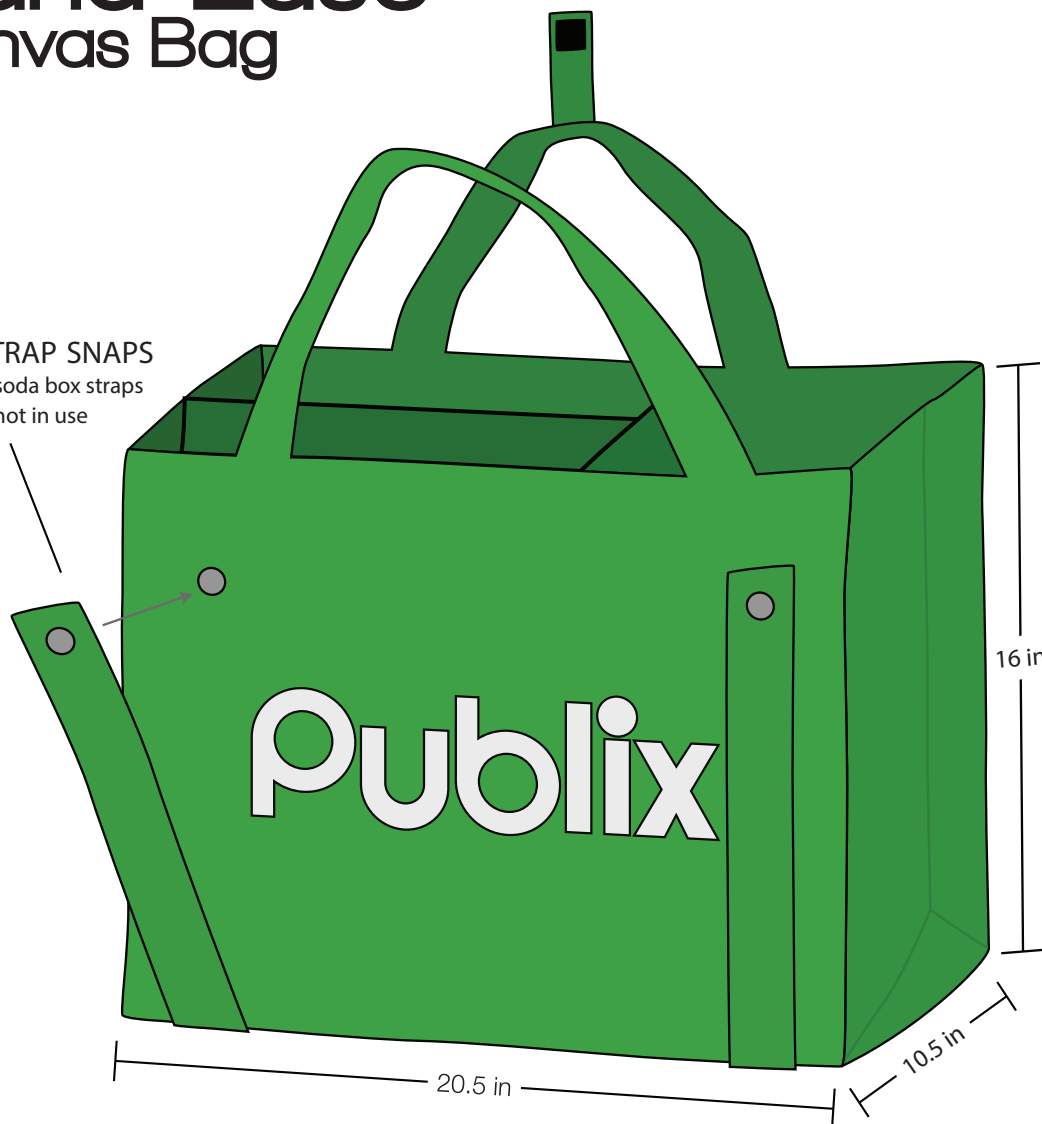

OVERVIEW *This is a redesigned canvas grocery bag for a more effective use. It targets young adults to adults who have to carry groceries longer distances or up stairs like apartments.*

COLLATERAL *Redesigned canvas grocery bag*

Publix Hand-Ease Canvas Bag

3 DIVISIONS

Good for separating and sorting items such as meats and vegetables for no cross contamination

HANDLE STRAP
Strap together 2 or more bags for easy carrying

Eco Friendly 

Product Proposal

This canvas bag is redesigned for more efficient storage and grocery transport. This includes:

- Three dividers made of the canvas to separate products.
- Additional straps on the bottom of the bag to carry sodas cartons.
- Tight snaps secure and hold the boxes intact.

Publix
Hand-Ease
Canvas Bag

TOP STRAP SNAPS
Snap the soda box straps
up when not in use

EXTRA PATTERNS
Patterns and colors for more
contrast between bags

Product Features

- Can use company colors and different patterns.
- Dimensions: Length- 20.5 in, Depth- 10.5 in, Height- 16 in
- Straps snap to upper snaps when not in use.