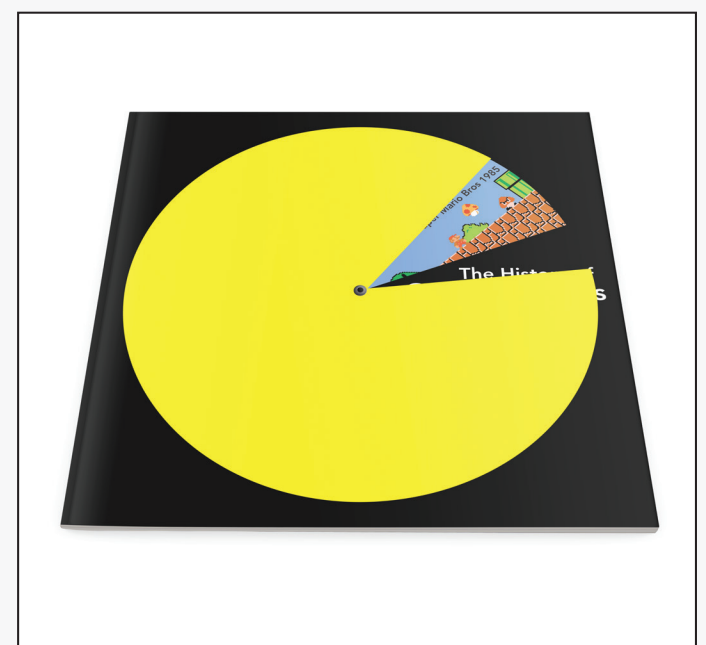

COLLATERAL History Of Game Consoles Book

*Square 6x6 in book
Saddle stitched*

The Pac-Man character pie shape is riveted into the front cover so it can be spun to reveal the triangular pie shaped images that are underneath.