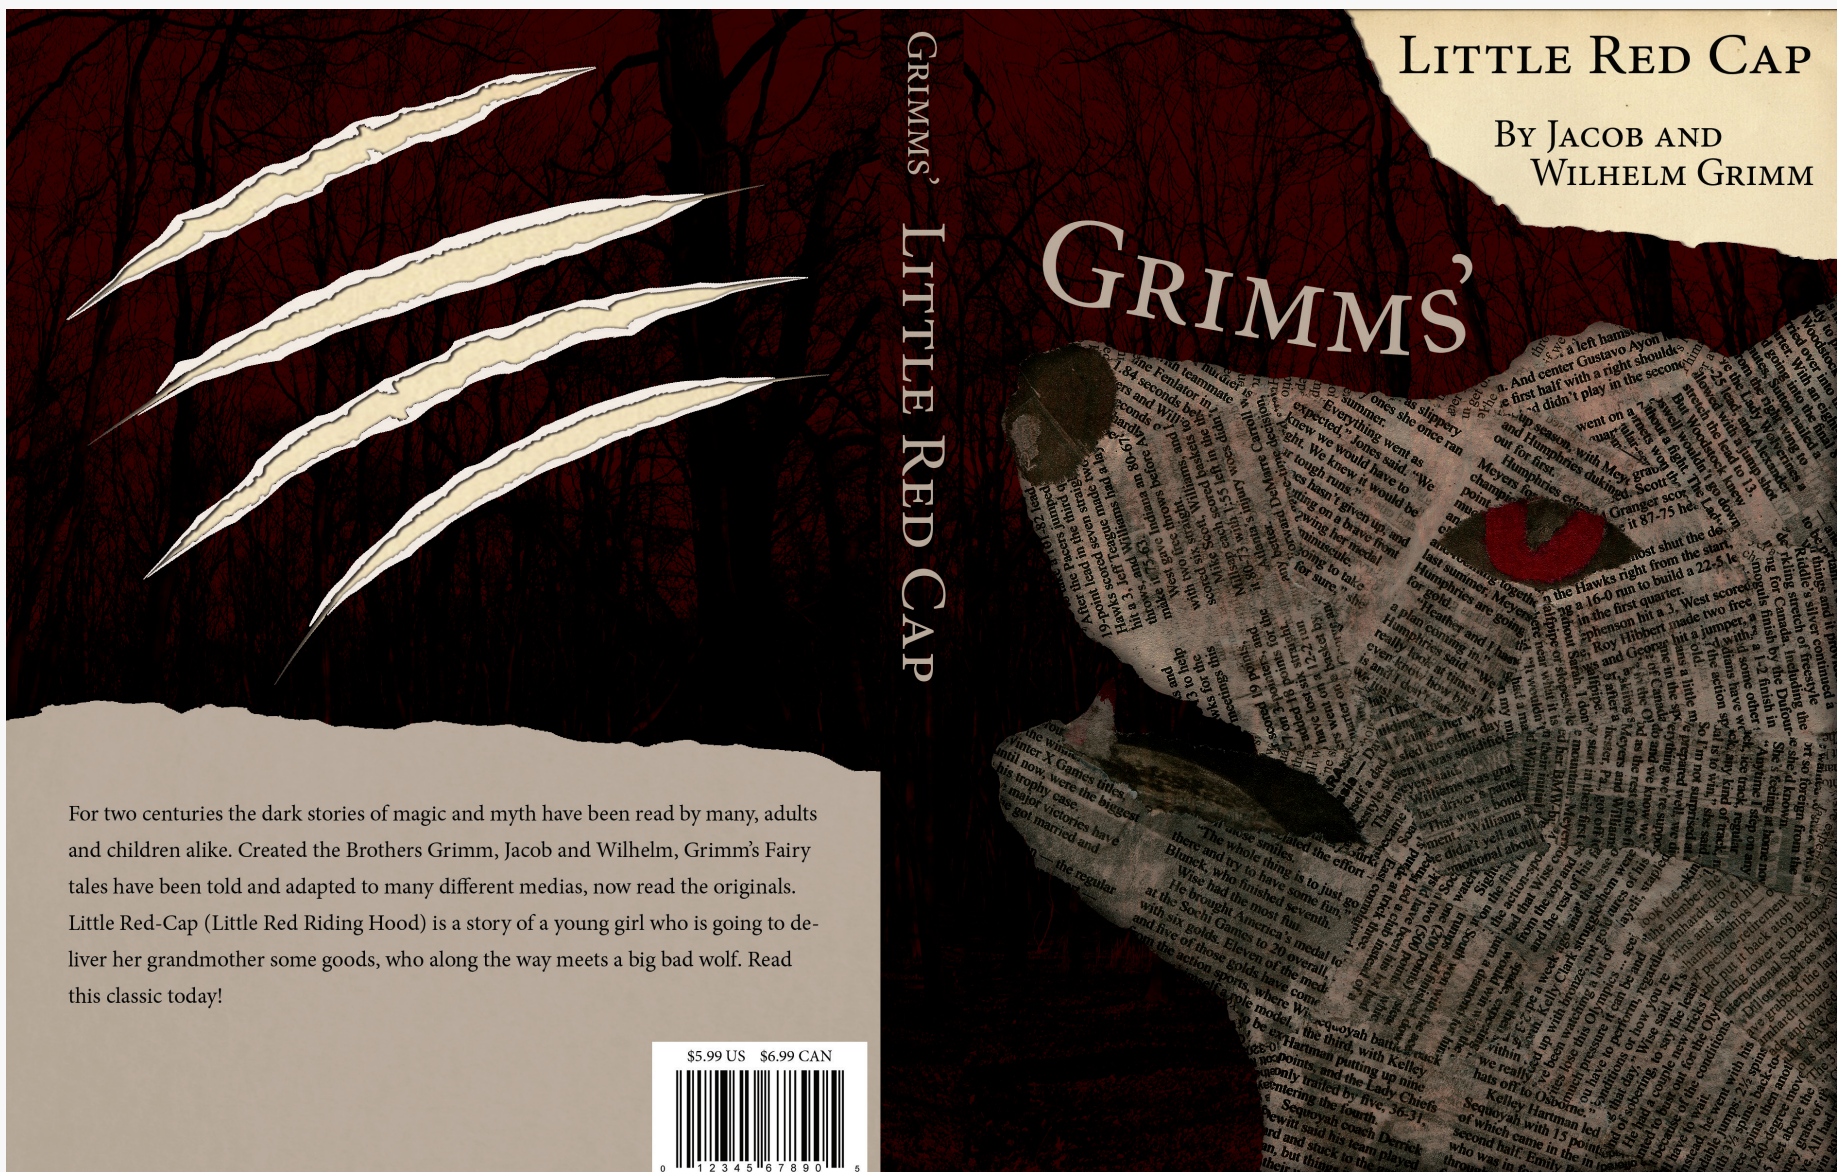

Standard paperback book Size- 6x8in Perfect bound

Die cuts on the back and front cover appear as tears to reveal the inside pages, on the front cover, the tear of the corner shows the title of the story on the inside page. The wolf is made of newspaper articles.